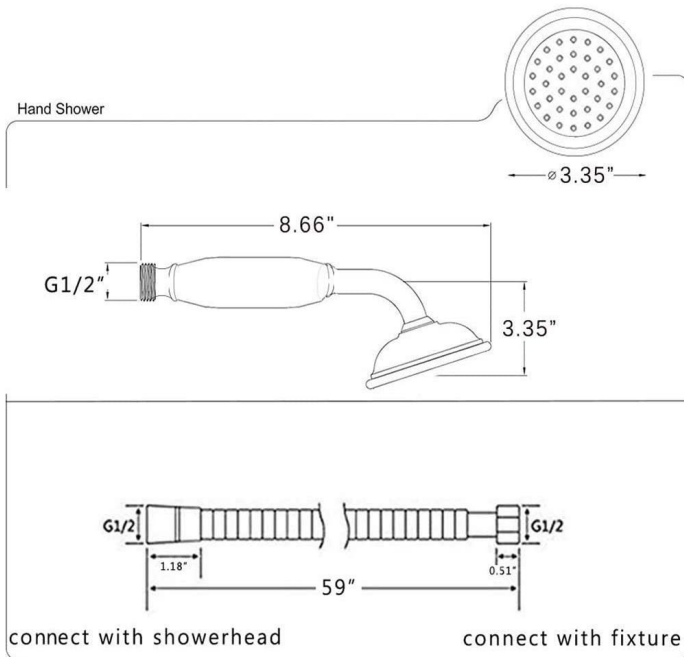

## Specifications

- MAIN VALVE MATERIAL: CERAMIC
- NUMBER OF HANDLES: SINGLE HANDLE
- SHOWERHEAD STYLE: CLASSIC
- TYPE: SHOWER SET
- FLOW RATE: 2.5 GALLONS PER MINUTE (GPM)
- HANDLE MATERIAL: ZINC ALLOY

## Shower Head Size:

Flow Rate  
2.5 GPM / 9.5 LPM (rain Shower);

## Hand Shower Size:

The minimum required water pressure is 0.05 MPa (0.5 bar).  
Flow rate 2.5 GPM (9.5 LPM).

## Mixer Size :

Hot water

Cold water