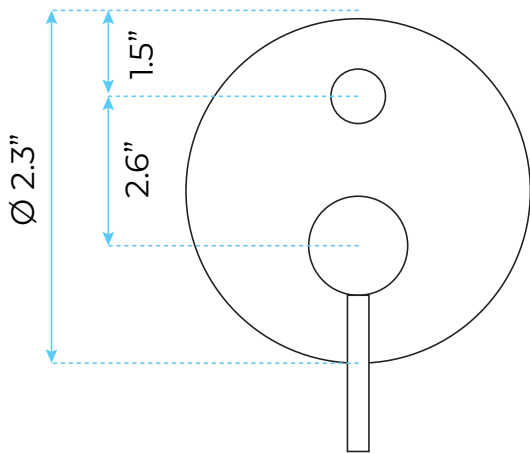

## Specifications

- MAIN VALVE MATERIAL: CERAMIC
- NUMBER OF HANDLES: SINGLE HANDLE
- SHOWERHEAD STYLE: CLASSIC
- TYPE: SHOWER SET
- FLOW RATE: 2.5 GALLONS PER MINUTE (GPM)
- HANDLE MATERIAL: ZINC ALLOY

## Shower Head Size:

Flow Rate  
2.5 GPM / 9.5 LPM (rain Shower);

## Hand Shower Size:

The minimum required water pressure is 0.05 MPa (0.5 bar).  
Flow rate 2.5 GPM (9.5 LPM).

## Mixer Size :

Hot water

Cold water