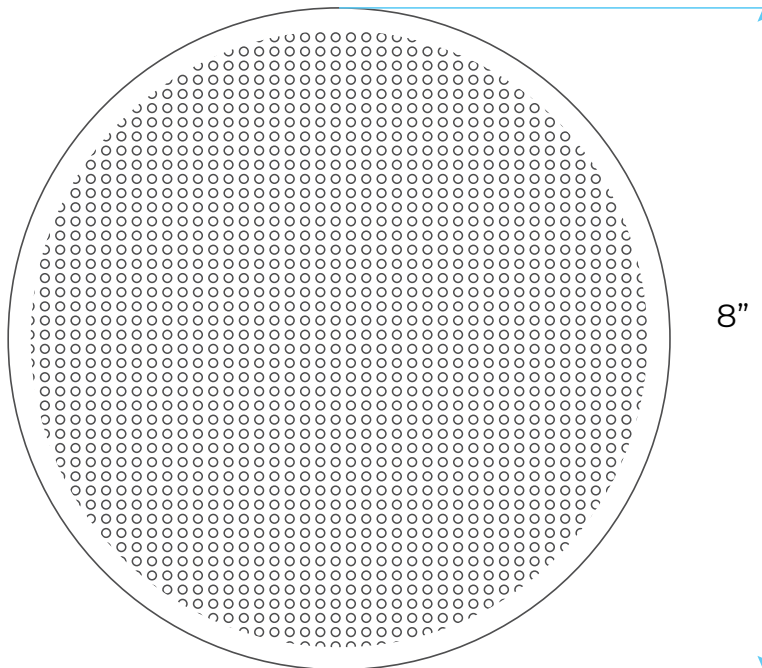

## Specifications

- MAIN VALVE MATERIAL: CERAMIC
- NUMBER OF HANDLES: SINGLE HANDLE
- SHOWERHEAD STYLE: CLASSIC
- TYPE: SHOWER SET
- FLOW RATE: 2.5 GALLONS PER MINUTE (GPM)
- HANDLE MATERIAL: ZINC ALLOY

## Shower Head Size:

Flow Rate  
2.5 GPM / 9.5 LPM (rain Shower);

## Hand Shower Size:

The minimum required water pressure is 0.05 MPa (0.5 bar).  
Flow rate 2.5 GPM (9.5 LPM).

## Mixer Size :

Hot water

Cold water